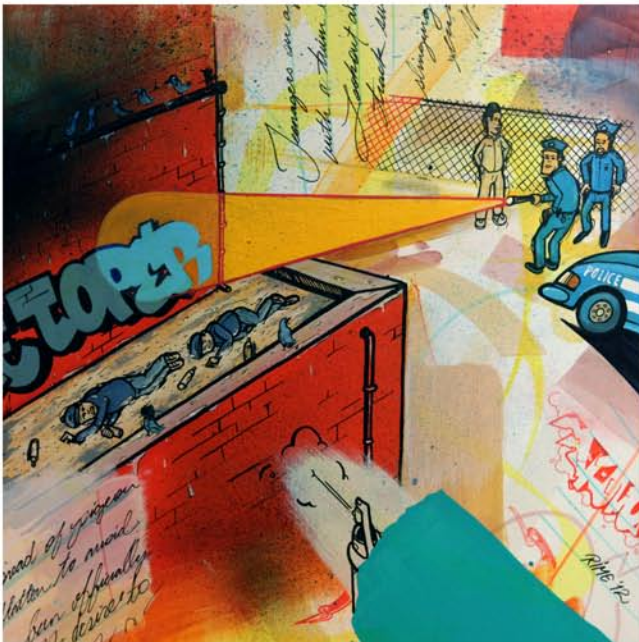

RIME
“Hurricane”
9 x 12 in.
Ink & Gouache on Paper
SOLD

RIME
“Snatch In”
9 x 12 in.
Ink & Gouache on Paper
SOLD

RIME
“Graffiti In The Parking Lot”
9 x 12 in.
Ink & Gouache on Paper
SOLD

RIME
“Status Fraction Guaranteed”
9 x 12 in.
Ink & Gouache on Paper
SOLD

RIME
"Bareback"
9 x 12 in.
Ink & Gouache on Paper
SOLD

RIME
"Remurder"
9 x 12 in.
Ink & Gouache on Paper
SOLD

RIME
"Sunset Park"
11 x 14 in.
Ink & Gouache on Paper
SOLD

RIME
"Do You Want Me?"
11 x 14 in.
Ink & Gouache on Paper
SOLD

RIME
 "Wild Pile"
 11 x 14 in.
 Ink & Gouache on Paper
SOLD

RIME
 "White Jump Suit, Pigeon Shit"
 12 x 12 in.
 Acrylic & Ink on Clayboard
\$550

RIME
 "Wrong Pipe"
 12 x 12 in.
 Acrylic & Ink on Clayboard
\$550

RIME
"Dangerous Joseph Shit"
24 x 18 in.
Ink & Gouache on Paper
SOLD

RIME
"Timeline"
24 x 18 in.
Ink & Gouache on Paper
SOLD

RIME
"Side Control"
24 x 18 in.
Ink & Gouache on Paper
SOLD

RIME
"Joseph Math 1"
40 x 30 in.
Spray Paint on Textured Canvas
Please Inquire